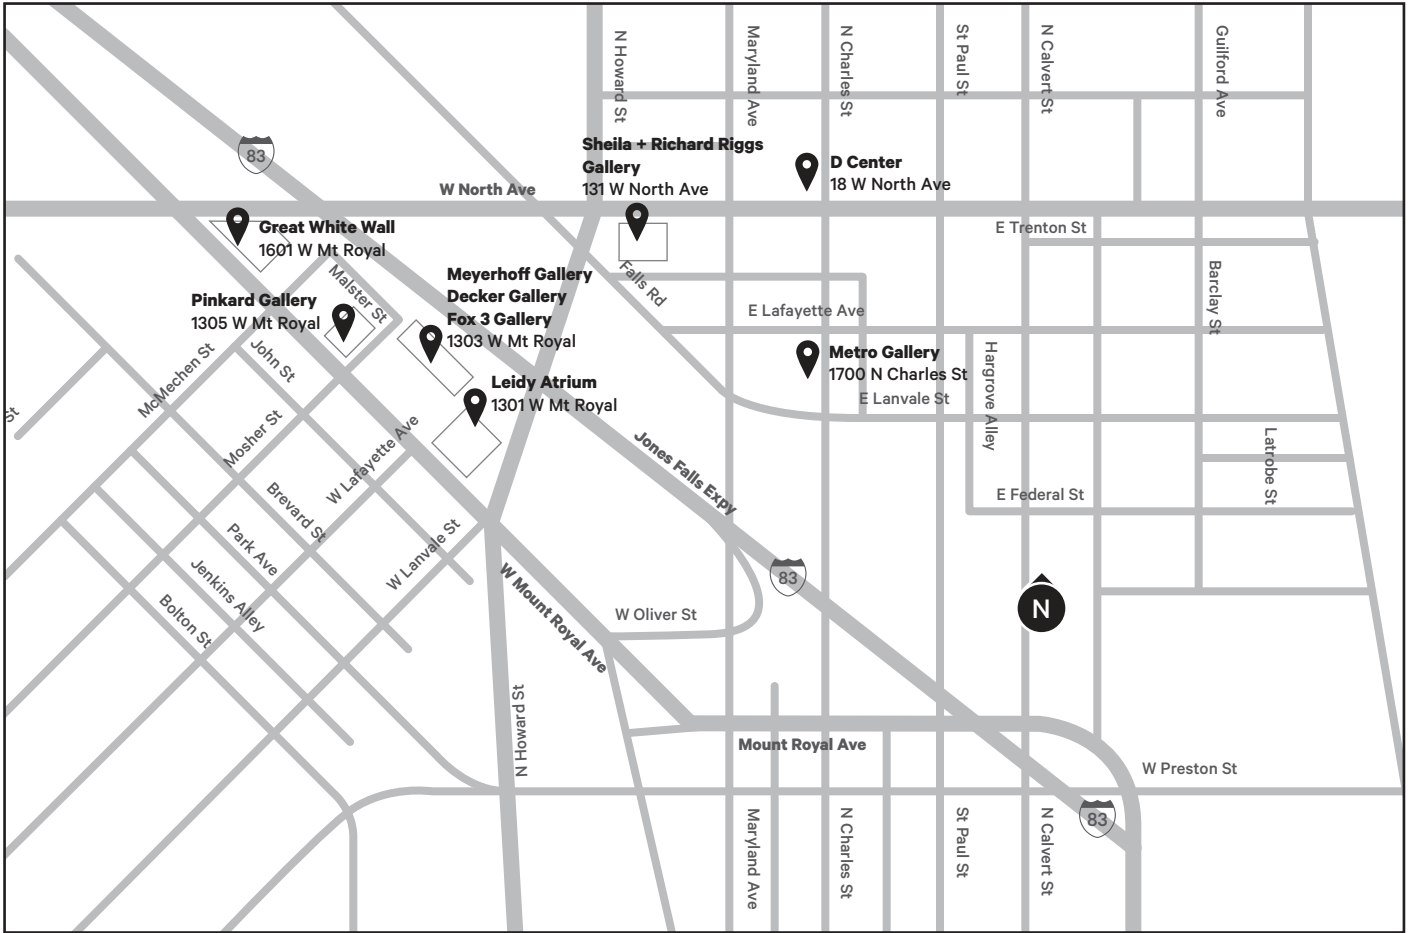

Map

On-Campus Galleries

Meyerhoff Gallery–Fox Building
1303 W. Mount Royal Ave. 21217

Fox 3 Gallery–Fox Building
1303 W. Mount Royal Ave. 21217

Decker Gallery–Fox Building
1303 W. Mount Royal Ave. 21217

Leidy Atrium–Brown Center
1301 W. Mount Royal Ave. 21217

Pinkard Gallery–Bunting Center
1305 W. Mount Royal Ave. 21217

Great White Wall–Gateway Building
1601 W. Mount Royal Ave. 21217

Sheila and Richard Riggs Gallery–Graduate Studio Center
131 W. North Ave. 21201

Leidy Gallery–Graduate Studio Center
131 W. North Ave. 21201

Off-Campus Galleries

D Center
18 W. North Ave 21218

Metro Gallery
1700 North Charles Street 21201