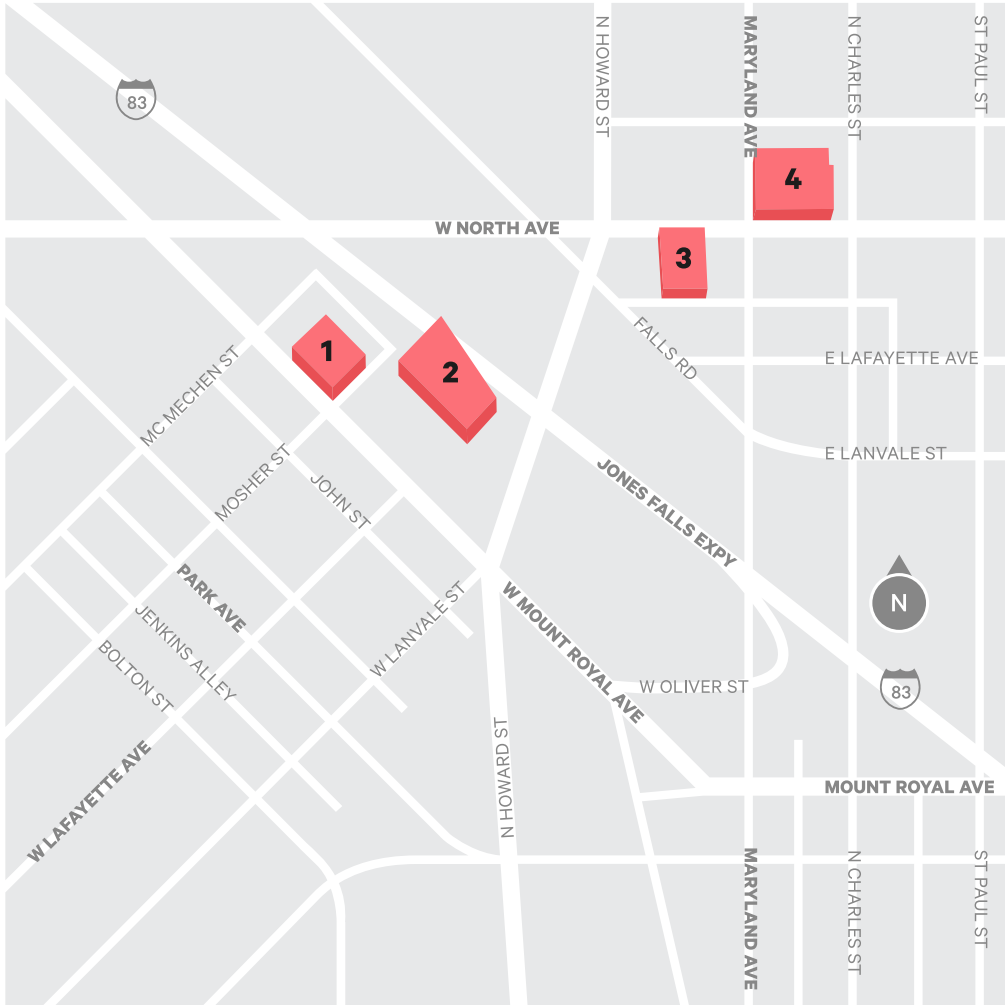

E 3 F N O 7 N
 T M I C A T 6 4
 5 H R G R A D Y U
 F R 4 S H O W F 4 7 I
 V C 2 0 1 4 E
 N 8 K R 6 3 G

GALLERIES

- 1 PINKARD GALLERY**
 BUNTING CENTER
 1305 W. Mount Royal Ave. 21217
- 2 MEYERHOFF GALLERY**
 FOX BUILDING
 1303 W. Mount Royal Ave. 21217
- DECKER GALLERY-FOX BUILDING**
 FOX BUILDING
 1303 W. Mount Royal Ave. 21217
- FOX 3 GALLERY**
 FOX BUILDING
 1303 W. Mount Royal Ave. 21217
- 3 SHEILA + RICHARD RIGGS GALLERY**
 GRADUATE STUDIO CENTER
 131 W. North Ave. 21201
- LEIDY GALLERY**
 GRADUATE STUDIO CENTER
 131 W. North Ave. 21201
- 4 D CENTER**
 18 W. North Ave 21218