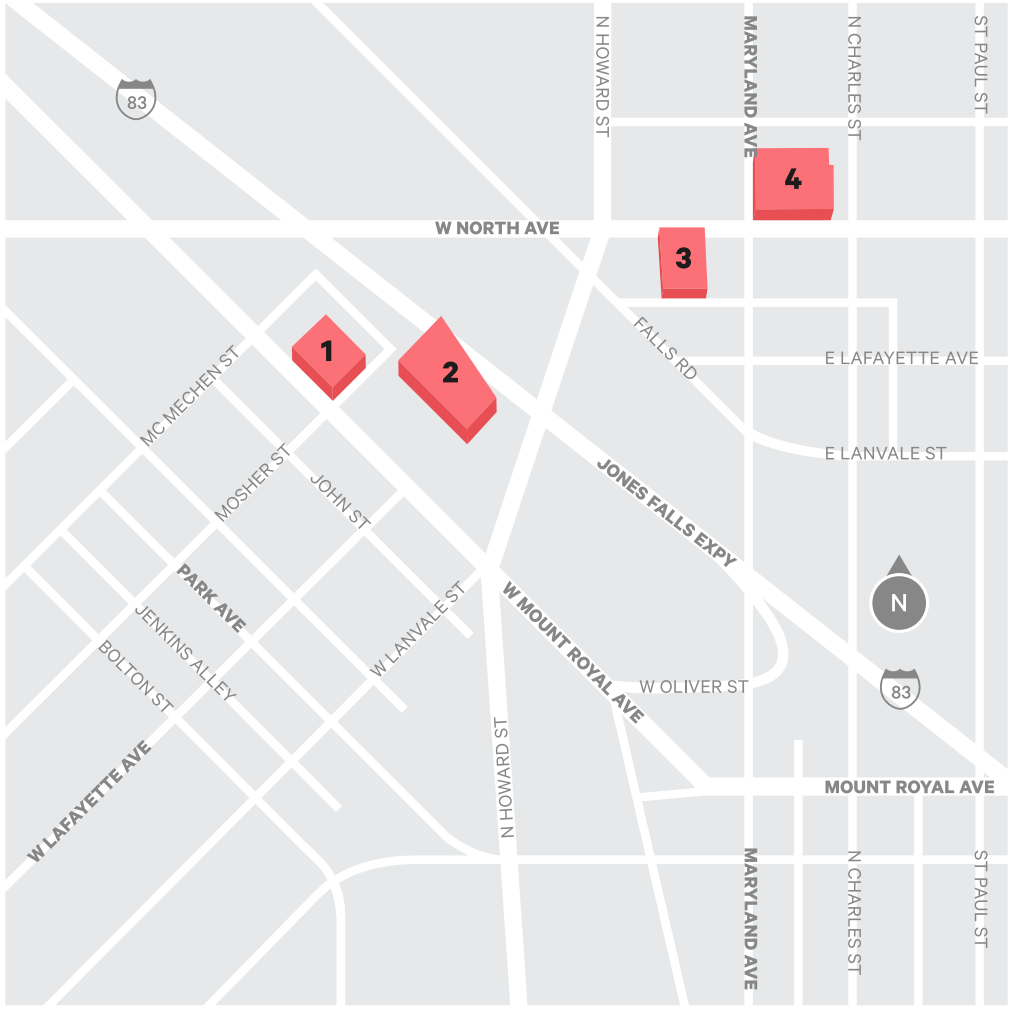

E 3 F N O 7 N  
 T M I C A T 6 4  
 5 H R G R A D Y U  
 F R 4 S H O W F 4 7 I  
 V C 2 0 1 4 E  
 N 8 K R 6 3 G

**GALLERIES**

- 1 PINKARD GALLERY**  
 BUNTING CENTER  
 1305 W. Mount Royal Ave. 21217
- 2 MEYERHOFF GALLERY**  
 FOX BUILDING  
 1303 W. Mount Royal Ave. 21217
- DECKER GALLERY-FOX BUILDING**  
 FOX BUILDING  
 1303 W. Mount Royal Ave. 21217
- FOX 3 GALLERY**  
 FOX BUILDING  
 1303 W. Mount Royal Ave. 21217
- 3 SHEILA + RICHARD RIGGS GALLERY**  
 GRADUATE STUDIO CENTER  
 131 W. North Ave. 21201
- LEIDY GALLERY**  
 GRADUATE STUDIO CENTER  
 131 W. North Ave. 21201
- 4 D CENTER**  
 18 W. North Ave 21218